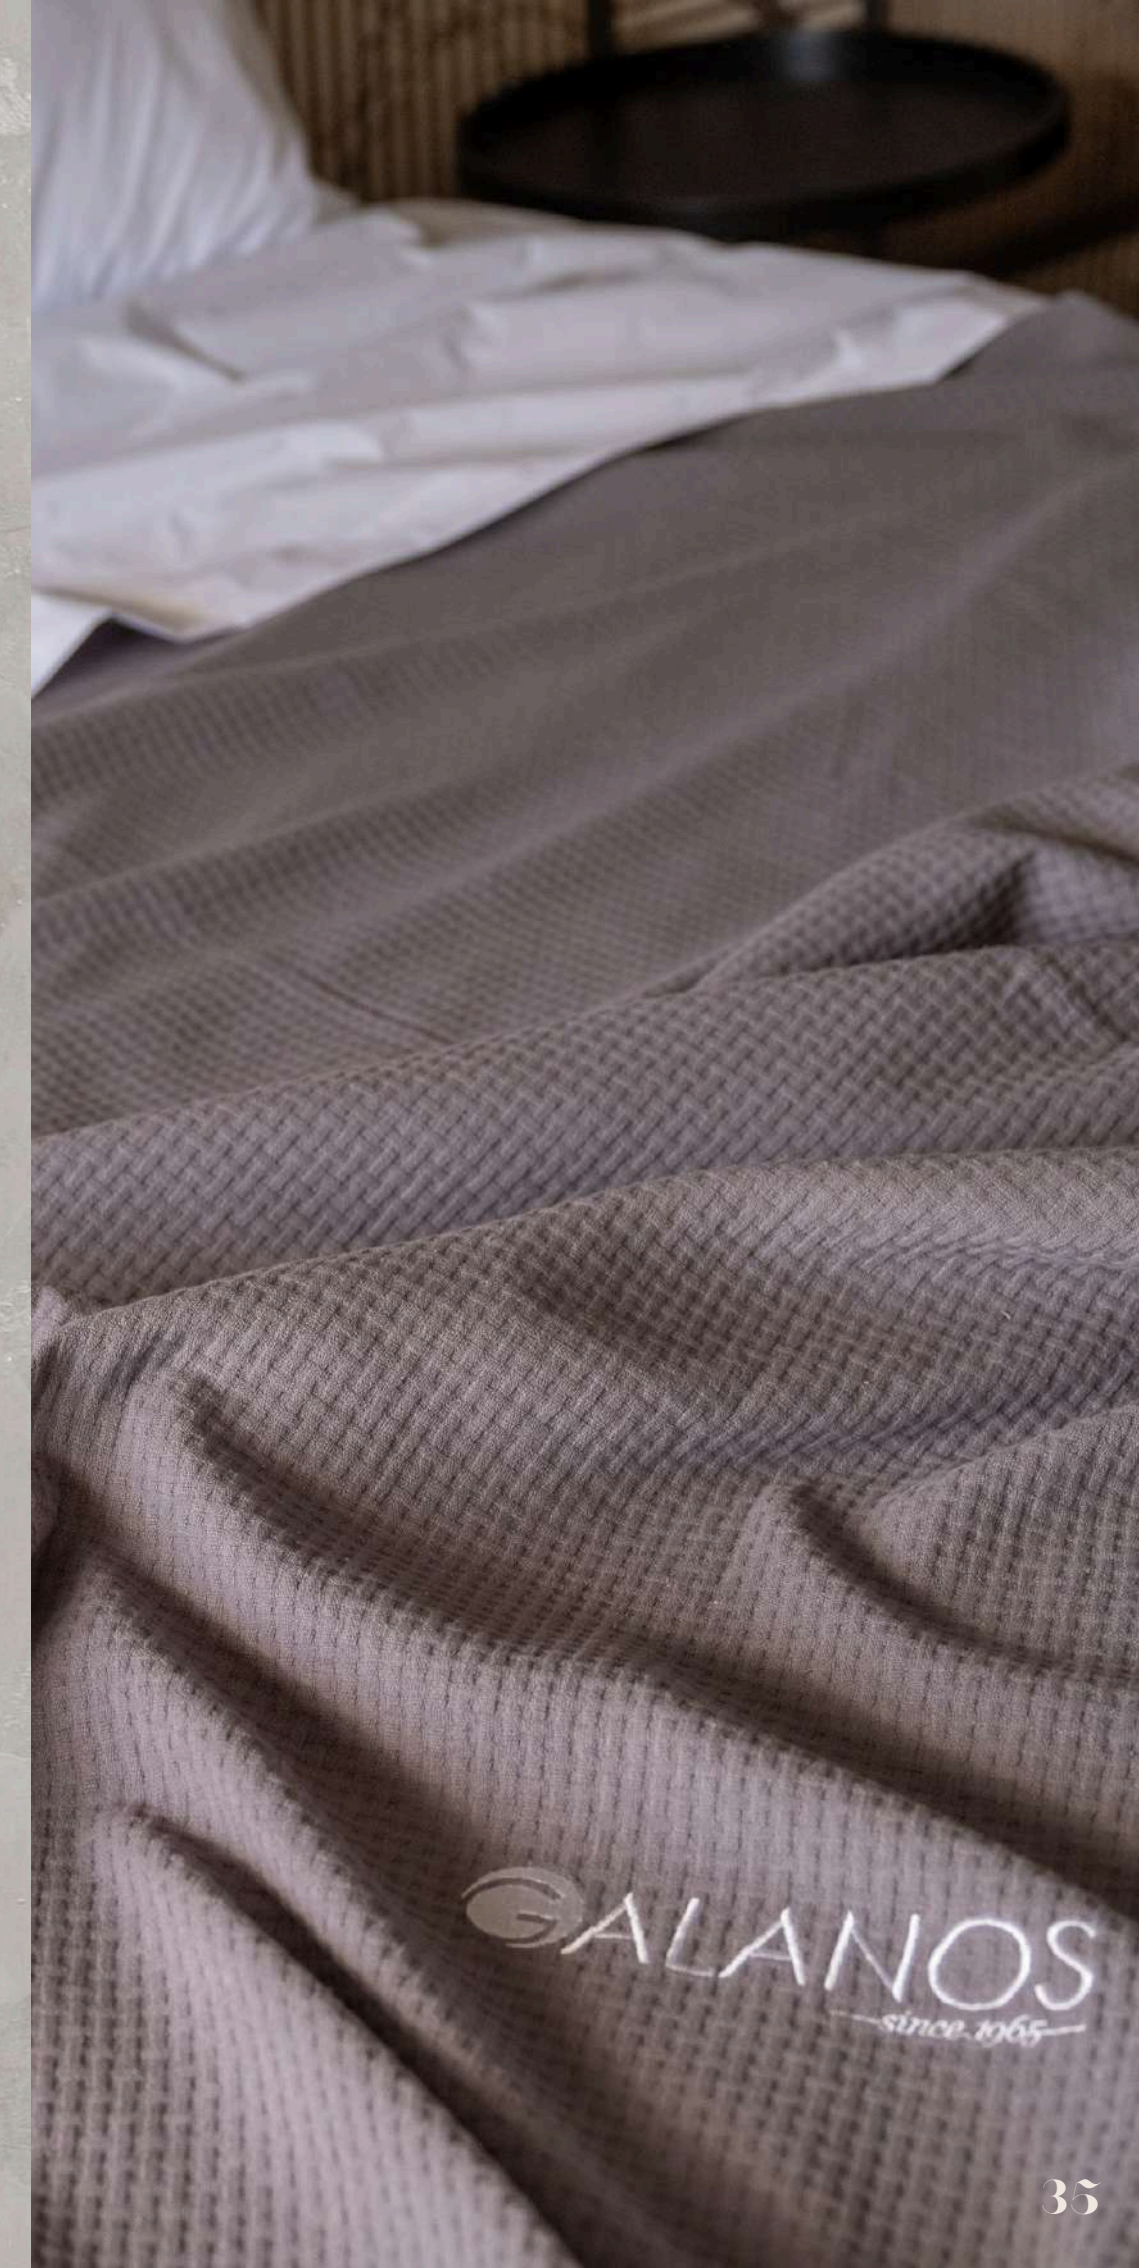

Color:

- Silver Filigree, Moonbeam, Warm Taupe, Warm Taupe, White, Persian Jewel

Silver Filigree

Moonbeam

Warm Taupe

White

Persian Jewel